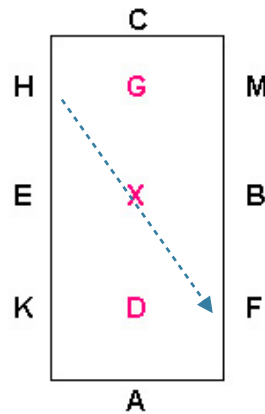

# Introductory Dressage Test A - Arena 20x40m

1. A Enter working trot rising  
Between X & C –  
Medium walk

2. C – Track Right  
M – Working trot rising

3. A– Circle right 20 meters, working trot rising.

4. KXM – Change rein.

5. C – Circle left 20 meters, working trot rising.

6. Between C & H –  
Medium walk

7. HXF – Free walk on a long rein.

8. F-A – Medium Walk.  
A – Down centerline.

9. X – Halt and Salute.  
Leave the arena on a long rein.