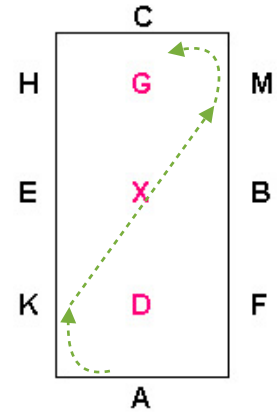

# Introductory Dressage Test A - Arena 20x40m

1. A Enter working trot rising  
Between X & C –  
Medium walk

2. C – Track Right  
M – Working trot rising

3. A– Circle right 20 meters, working trot rising.

4. KXM – Change rein.

5. C – Circle left 20 meters, working trot rising.

6. Between C & H –  
Medium walk

7. HXF – Free walk on a long rein.

8. F-A – Medium Walk.  
A – Down centerline.

9. X – Halt and Salute.  
Leave the arena on a long rein.

## Introductory Dressage Test A - Arena 20x40m

Rider:		Horse:	
1	A Enter working trot rising Between X & C – Medium walk	10	
2	C – Track Right M – Working trot rising	10	
3	A– Circle right 20 meters, working trot rising.	10	
4	KXM – Change rein.	10	
5	C – Circle left 20 meters, working trot rising.	10	
6	Between C & H – Medium walk	10	
7	HXF – Free walk on a long rein	10 x 2	
8	F-A – Medium Walk. A – Down centerline.	10	
9	X – Halt and Salute. Leave the arena on a long rein.	10	
<b>Collectives</b>			
10	Paces	10 x 2	
11	Impulsion	10 x 2	
12	Submission	10 x 2	
13	Rider	10 x 2	
<b>TOTAL</b>		<b>180</b>	
<b>Judges Signature:</b>		<b>Date:</b>	