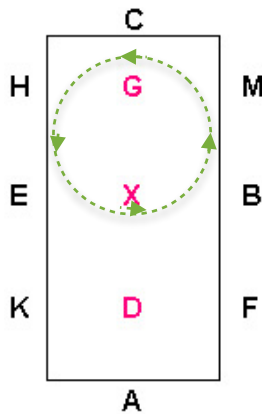

# Introductory Dressage Test A - Arena 20x40m

1. A Enter working trot rising  
Between X & C –  
Medium walk

2. C – Track Right  
M – Working trot rising

3. A– Circle right 20 meters, working trot rising.

4. KXM – Change rein.

5. C – Circle left 20 meters, working trot rising.

6. Between C & H –  
Medium walk

7. HXF – Free walk on a long rein.

8. F-A – Medium Walk.  
A – Down centerline.

9. X – Halt and Salute.  
Leave the arena on a long rein.

## Introductory Dressage Test A - Arena 20x40m

Rider:		Horse:	
1	A Enter working trot rising Between X & C – Medium walk	10	
2	C – Track Right M – Working trot rising	10	
3	A– Circle right 20 meters, working trot rising.	10	
4	KXM – Change rein.	10	
5	C – Circle left 20 meters, working trot rising.	10	
6	Between C & H – Medium walk	10	
7	HXF – Free walk on a long rein	10 x 2	
8	F-A – Medium Walk. A – Down centerline.	10	
9	X – Halt and Salute. Leave the arena on a long rein.	10	
<b>Collectives</b>			
10	Paces	10 x 2	
11	Impulsion	10 x 2	
12	Submission	10 x 2	
13	Rider	10 x 2	
<b>TOTAL</b>		<b>180</b>	
<b>Judges Signature:</b>		<b>Date:</b>	