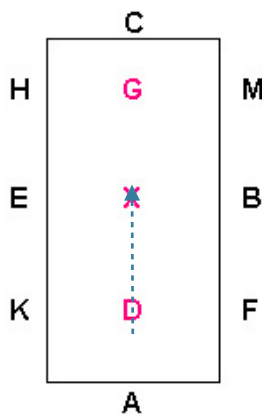

# Introductory Dressage Test A - Arena 20x40m

1. A Enter working trot rising  
Between X & C –  
Medium walk

2. C – Track Right  
M – Working trot rising

3. A– Circle right 20 meters, working trot rising.

4. KXM – Change rein.

5. C – Circle left 20 meters, working trot rising.

6. Between C & H –  
Medium walk

7. HXF – Free walk on a long rein.

8. F-A – Medium Walk.  
A – Down centerline.

9. X – Halt and Salute.  
Leave the arena on a long rein.

WALK

TROT

## Introductory Dressage Test A - Arena 20x40m

Rider:		Horse:	
1	A Enter working trot rising Between X & C – Medium walk	10	
2	C – Track Right M – Working trot rising	10	
3	A– Circle right 20 meters, working trot rising.	10	
4	KXM – Change rein.	10	
5	C – Circle left 20 meters, working trot rising.	10	
6	Between C & H – Medium walk	10	
7	HXF – Free walk on a long rein	10 x 2	
8	F-A – Medium Walk. A – Down centerline.	10	
9	X – Halt and Salute. Leave the arena on a long rein.	10	
<b>Collectives</b>			
10	Paces	10 x 2	
11	Impulsion	10 x 2	
12	Submission	10 x 2	
13	Rider	10 x 2	
<b>TOTAL</b>		<b>180</b>	
<b>Judges Signature:</b>		<b>Date:</b>	