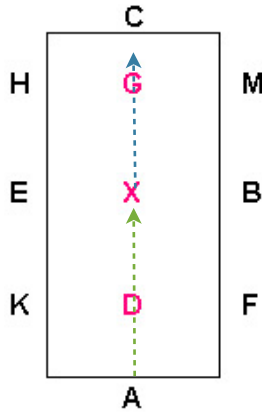

# Introductory Dressage Test A - Arena 20x40m

1. A Enter working trot rising  
Between X & C –  
Medium walk

2. C – Track Right  
M – Working trot rising

3. A– Circle right 20 meters, working trot rising.

4. KXM – Change rein.

5. C – Circle left 20 meters, working trot rising.

6. Between C & H –  
Medium walk

7. HXF – Free walk on a long rein.

8. F-A – Medium Walk.  
A – Down centerline.

9. X – Halt and Salute.  
Leave the arena on a long rein.

## Introductory Dressage Test A - Arena 20x40m

Rider:		Horse:	
1	A Enter working trot rising Between X & C – Medium walk	10	
2	C – Track Right M – Working trot rising	10	
3	A– Circle right 20 meters, working trot rising.	10	
4	KXM – Change rein.	10	
5	C – Circle left 20 meters, working trot rising.	10	
6	Between C & H – Medium walk	10	
7	HXF – Free walk on a long rein	10 x 2	
8	F-A – Medium Walk. A – Down centerline.	10	
9	X – Halt and Salute. Leave the arena on a long rein.	10	
<b>Collectives</b>			
10	Paces	10 x 2	
11	Impulsion	10 x 2	
12	Submission	10 x 2	
13	Rider	10 x 2	
<b>TOTAL</b>		<b>180</b>	
<b>Judges Signature:</b>		<b>Date:</b>	