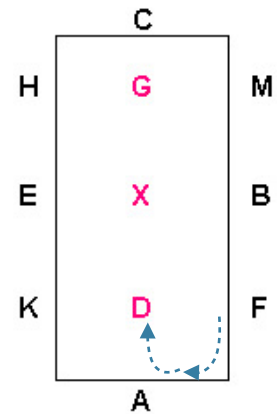

# Introductory Dressage Test A - Arena 20x40m

1. A Enter working trot rising  
Between X & C –  
Medium walk

2. C – Track Right  
M – Working trot rising

3. A– Circle right 20 meters, working trot rising.

4. KXM – Change rein.

5. C – Circle left 20 meters, working trot rising.

6. Between C & H –  
Medium walk

7. HXF – Free walk on a long rein.

8. F-A – Medium Walk.  
A – Down centerline.

9. X – Halt and Salute.  
Leave the arena on a long rein.

WALK

TROT

## Introductory Dressage Test A - Arena 20x40m

Rider:		Horse:	
1	A Enter working trot rising Between X & C – Medium walk	10	
2	C – Track Right M – Working trot rising	10	
3	A– Circle right 20 meters, working trot rising.	10	
4	KXM – Change rein.	10	
5	C – Circle left 20 meters, working trot rising.	10	
6	Between C & H – Medium walk	10	
7	HXF – Free walk on a long rein	10 x 2	
8	F-A – Medium Walk. A – Down centerline.	10	
9	X – Halt and Salute. Leave the arena on a long rein.	10	
<b>Collectives</b>			
10	Paces	10 x 2	
11	Impulsion	10 x 2	
12	Submission	10 x 2	
13	Rider	10 x 2	
<b>TOTAL</b>		<b>180</b>	
<b>Judges Signature:</b>		<b>Date:</b>	