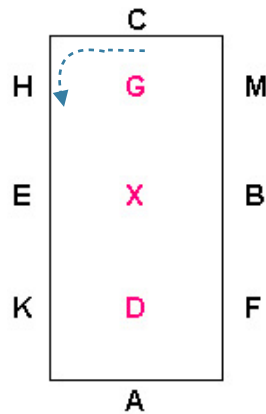

# Introductory Dressage Test A - Arena 20x40m

1. A Enter working trot rising  
Between X & C –  
Medium walk

2. C – Track Right  
M – Working trot rising

3. A– Circle right 20 meters, working trot rising.

4. KXM – Change rein.

5. C – Circle left 20 meters, working trot rising.

6. Between C & H –  
Medium walk

7. HXF – Free walk on a long rein.

8. F-A – Medium Walk.  
A – Down centerline.

9. X – Halt and Salute.  
Leave the arena on a long rein.

## Introductory Dressage Test A - Arena 20x40m

Rider:		Horse:	
1	A Enter working trot rising Between X & C – Medium walk	10	
2	C – Track Right M – Working trot rising	10	
3	A– Circle right 20 meters, working trot rising.	10	
4	KXM – Change rein.	10	
5	C – Circle left 20 meters, working trot rising.	10	
6	Between C & H – Medium walk	10	
7	HXF – Free walk on a long rein	10 x 2	
8	F-A – Medium Walk. A – Down centerline.	10	
9	X – Halt and Salute. Leave the arena on a long rein.	10	
<b>Collectives</b>			
10	Paces	10 x 2	
11	Impulsion	10 x 2	
12	Submission	10 x 2	
13	Rider	10 x 2	
<b>TOTAL</b>		<b>180</b>	
<b>Judges Signature:</b>		<b>Date:</b>	