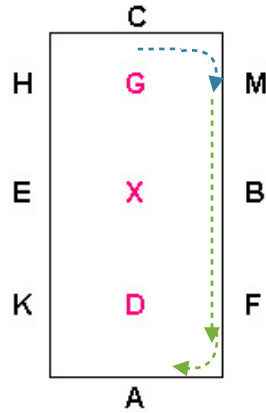

# Introductory Dressage Test A - Arena 20x40m

1. A Enter working trot rising  
Between X & C –  
Medium walk

2. C – Track Right  
M – Working trot rising

3. A– Circle right 20 meters, working trot rising.

4. KXM – Change rein.

5. C – Circle left 20 meters, working trot rising.

6. Between C & H –  
Medium walk

7. HXF – Free walk on a long rein.

8. F-A – Medium Walk.  
A – Down centerline.

9. X – Halt and Salute.  
Leave the arena on a long rein.

## Introductory Dressage Test A - Arena 20x40m

Rider:		Horse:	
1	A Enter working trot rising Between X & C – Medium walk	10	
2	C – Track Right M – Working trot rising	10	
3	A– Circle right 20 meters, working trot rising.	10	
4	KXM – Change rein.	10	
5	C – Circle left 20 meters, working trot rising.	10	
6	Between C & H – Medium walk	10	
7	HXF – Free walk on a long rein	10 x 2	
8	F-A – Medium Walk. A – Down centerline.	10	
9	X – Halt and Salute. Leave the arena on a long rein.	10	
<b>Collectives</b>			
10	Paces	10 x 2	
11	Impulsion	10 x 2	
12	Submission	10 x 2	
13	Rider	10 x 2	
<b>TOTAL</b>		<b>180</b>	
<b>Judges Signature:</b>		<b>Date:</b>	