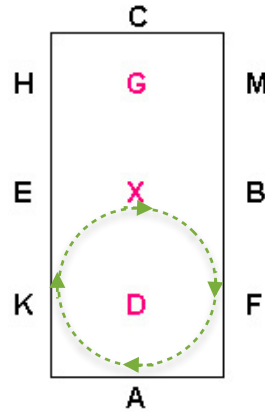

# Introductory Dressage Test A - Arena 20x40m

1. A Enter working trot rising  
Between X & C –  
Medium walk

2. C – Track Right  
M – Working trot rising

3. A– Circle right 20 meters, working trot rising.

4. KXM – Change rein.

5. C – Circle left 20 meters, working trot rising.

6. Between C & H –  
Medium walk

7. HXF – Free walk on a long rein.

8. F-A – Medium Walk.  
A – Down centerline.

9. X – Halt and Salute.  
Leave the arena on a long rein.

## Introductory Dressage Test A - Arena 20x40m

Rider:		Horse:	
1	A Enter working trot rising Between X & C – Medium walk	10	
2	C – Track Right M – Working trot rising	10	
3	A– Circle right 20 meters, working trot rising.	10	
4	KXM – Change rein.	10	
5	C – Circle left 20 meters, working trot rising.	10	
6	Between C & H – Medium walk	10	
7	HXF – Free walk on a long rein	10 x 2	
8	F-A – Medium Walk. A – Down centerline.	10	
9	X – Halt and Salute. Leave the arena on a long rein.	10	
<b>Collectives</b>			
10	Paces	10 x 2	
11	Impulsion	10 x 2	
12	Submission	10 x 2	
13	Rider	10 x 2	
<b>TOTAL</b>		<b>180</b>	
<b>Judges Signature:</b>		<b>Date:</b>	